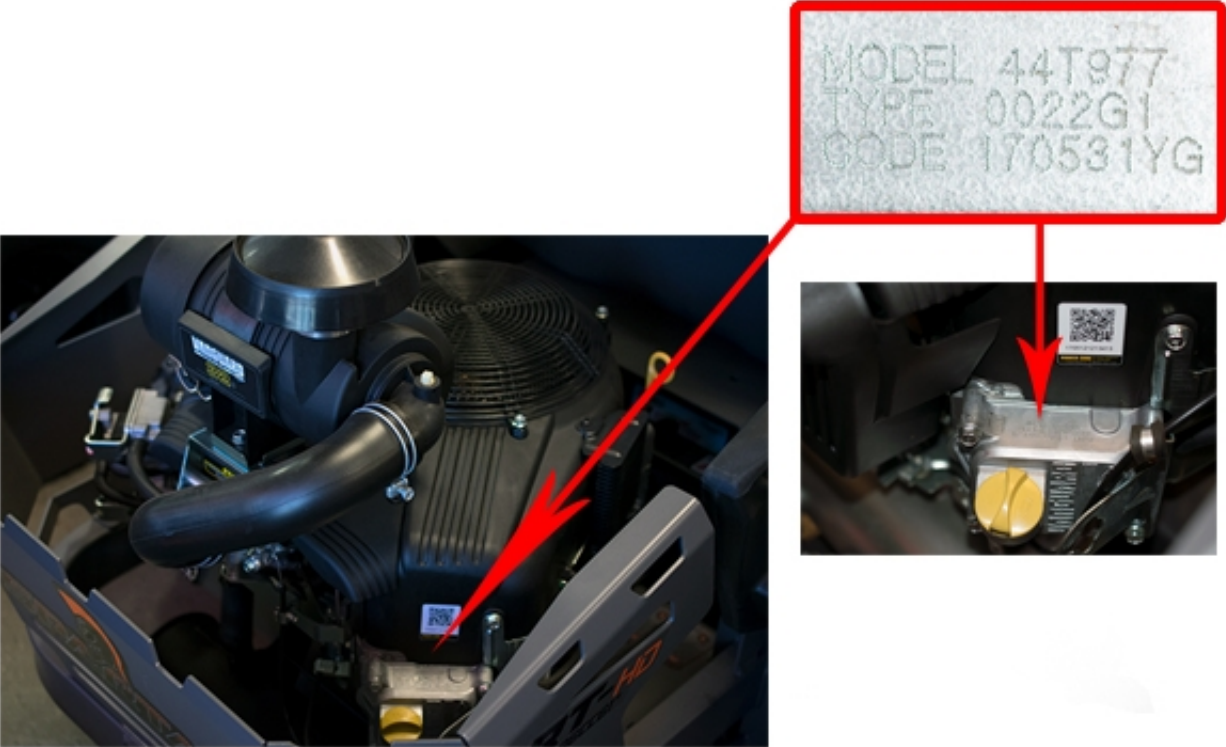

[Briggs And Stratton Serial Number Cross Reference](#)

[Briggs And Stratton Serial Number Cross Reference](#)

Our customer service is available to assist you M-F from 8am - 8pm EST. FAQs · Return Policy · Contact · Engine Replacement Help · Briggs & Stratton Online Buy OEM Replacement CARBURETOR Fits Briggs & Stratton Models 282707 283702 ... Model; Spec and/or Type Number; Code and/or Serial Number; Year.. Filter-Oil - Briggs and Stratton 492932S. ... Manufacturer Part Number 492932S ... Troubleshooting; Questions and Answers; Model Cross Reference ... Lawn Mower - Toro Lawn Mower Model 08703/SERIAL: 313000001-313999999 ...

briggs and stratton part number cross reference

briggs and stratton part number cross reference, briggs stratton part number cross reference, briggs & stratton cross reference

Refer to the detailed directions for the most popular applications. Walk Power Mower. Briggs & Stratton model number, type and serial numbers Over 45000 Genuine Briggs & Stratton Briggs & Stratton parts in stock. Order Briggs & Stratton 9P702-0045-F1 Vertical Shaft Engine online and save. Same day Your Briggs & Stratton equipment has a factory model number and serial number on a sticker-like label or ... Briggs And Stratton Spark Plug Cross Reference.